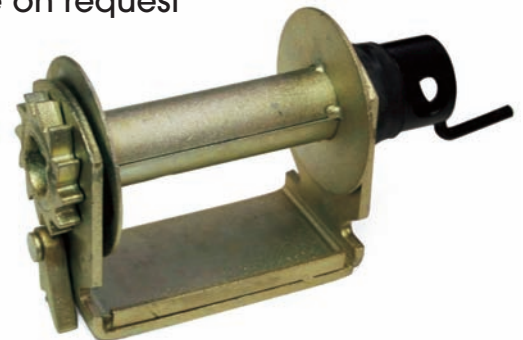

Winch Bars

Short Bar: 500mm long
Standard Bar: 900mm long
Combination Bar: 900mm long

Combo Units

With Long End and Hook/Keeper Attached
Size Lashing Capacity

50mm x 9m	2500kg
50mm x 11m	2500kg
50mm x 13m	2500kg
50mm x 15m	2500kg

Clip On Ratchet Winch

With and without Ratchet
3000kg Capacity

Slide On Ratchet Winch

With and without Ratchet
3000kg Capacity
2400mm Channel for Slide Winches
available on request

Boat and Tarpaulin Tiedown

Size	Lashing Capacity
25mm x 0.7m	200kg

Curtain Side Buckles & Straps

Quick release Buckles
1m Strap with Rave Hook Type
1m Strap Double J Hook

Curtain Tension Ratchet

Available in left and right