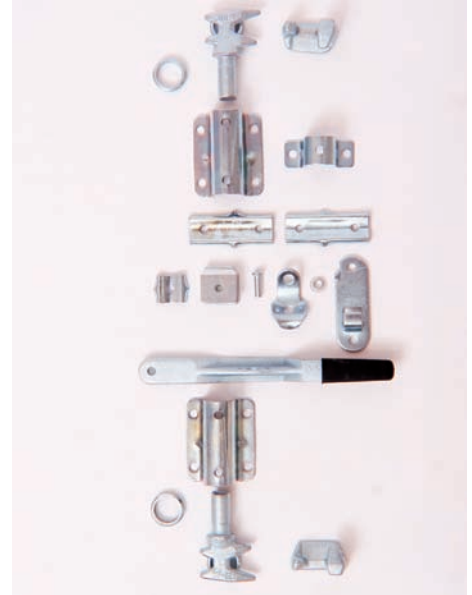

Lashing Points

We supply several types of lashing point for use with truck decks and walls.

Door Hold Backs

We supply a variety of truck door locking sets in various sizes.

Truck Door Locking Sets

Secure A Load can supply a wide range of Door locking systems, from heavy duty container type door locking systems, to all manner of truck body locking systems, please ask for more information on our full range.

Truck Door Hinges

We supply 3 sizes of heavy duty hinge blades. These are supplied with bolt on hinge mounting brackets. All hinges are zinc plated.

Truck Keylock

This keylock provides a professional and secure option for the rear/side doors of your truck or container.

Door Gaskets

We stock a full range of sizes and profiles of rubber door gaskets for trucks and containers.