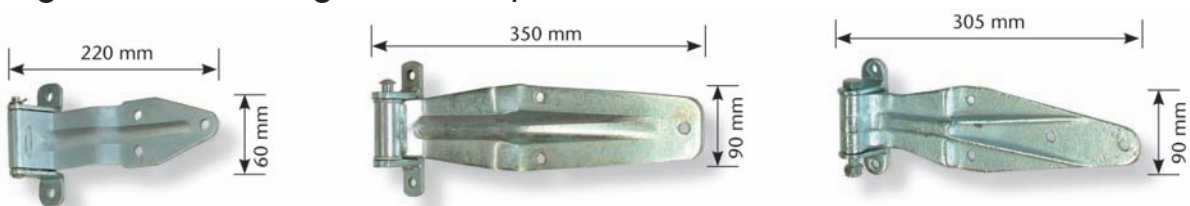

Lashing Points

We supply several types of lashing point for use with truck decks and walls.

Door Hold Backs

We supply a variety of truck door locking sets in various sizes.

Truck Door Locking Sets

Secure A Load can supply a wide range of Door locking systems, from heavy duty container type door locking systems, to all manner of truck body locking systems, please ask for more information on our full range.

Truck Door Hinges

We supply 3 sizes of heavy duty hinge blades. These are supplied with bolt on hinge mounting brackets. All hinges are zinc plated.

Truck Keylock

This keylock provides a professional and secure option for the rear/side doors of your truck or container.